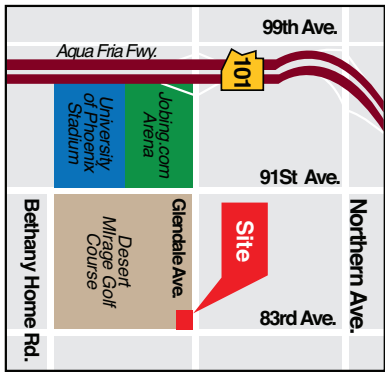

Glendale Avenue

This information contained within this brochure has been obtained from sources other than Davis Enterprises. Davis Enterprises has not verified such information and makes no guarantee, warranty or representation about such information. It is your responsibility to independently confirm its accuracy and completeness. Any dimensions, specifications, floor plans and information may not be accurate and should be verified by you prior to the lease or purchase of the property. The value of this transaction to you depends on economic and other factors which should be evaluated by your tax, financial and legal advisors. You and your advisor should conduct a careful, independent investigation of the property to determine to your satisfaction the suitability of the property for your needs.